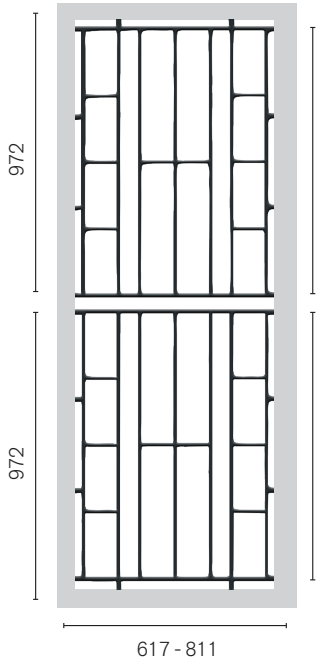

SP17 | Semi Circle
2 per door

SP37AB | Cross

SP50AB | Double Vine

SP52AB | Vines
2 per door

SP53AB | Vines
2 per door

SP79 | Arch
2 per door

HINGED DOORS PANELS

SIMPLY CLASSIC DESIGNS BY COLONIAL CASTINGS

SP13BB | Rectangles
2 per door

SP13AB | Arch

SP29AB | Gate
2 per door

SP44AB | Classic

SP51AB | Dual Arch

SP55 | Curly
2 per door

SP56 | Curly
2 per door

SP57AB | Curly