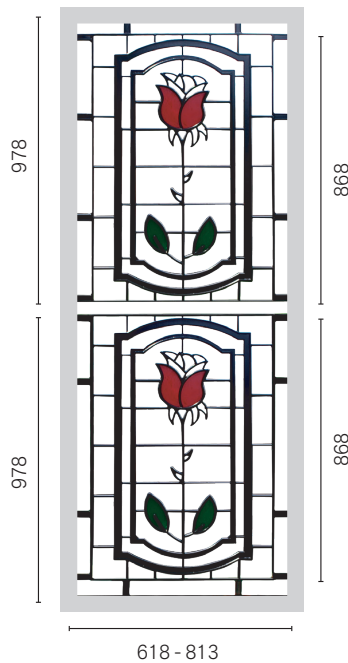

SP18AB | Flower

SP27AB | Architrave

SP34AB | Rectangles

SP71AB | Art Deco Orange
With Coloured Disc Inserts

SP75AB | Roses

SP78AB | Doves

GLASS INSERT COLOUR OPTIONS:

Colours are for illustrative purposes