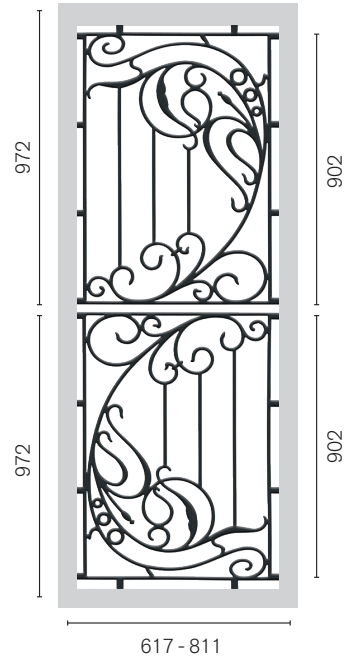

SP17 | Semi Circle
2 per door

SP37AB | Cross

SP50AB | Double Vine

SP52AB | Vines
2 per door

SP53AB | Vines
2 per door

SP79 | Arch
2 per door

HINGED DOORS PANELS

SIMPLY CLASSIC DESIGNS BY COLONIAL CASTINGS