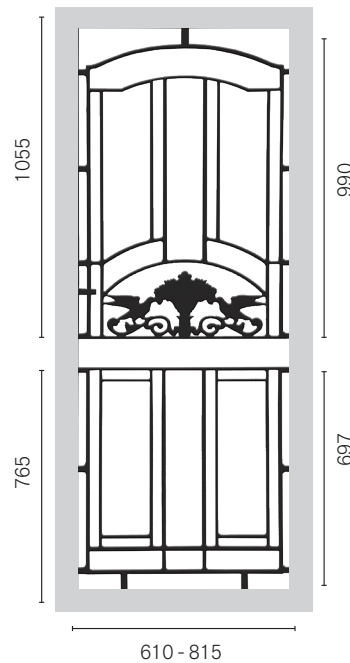

SP18AB | Flower

SP27AB | Architrave

SP34AB | Rectangles

SP71AB | Art Deco Orange
With Coloured Disc Inserts

SP75AB | Roses

SP78AB | Doves

GLASS INSERT COLOUR OPTIONS:

Colours are for illustrative purposes