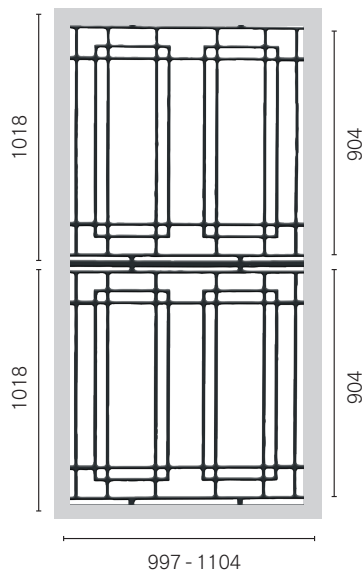

HINGED DOORS PANELS

SIMPLY CLASSIC DESIGNS BY COLONIAL CASTINGS

SP6 | Tribal
2 per door

SP21 | Chaos
2 per door

SLIDING DOORS

SIMPLY CLASSIC DESIGNS BY COLONIAL CASTINGS

SP15BB | Rectangles
2 per door

SP48S | Rectangles
2 per door