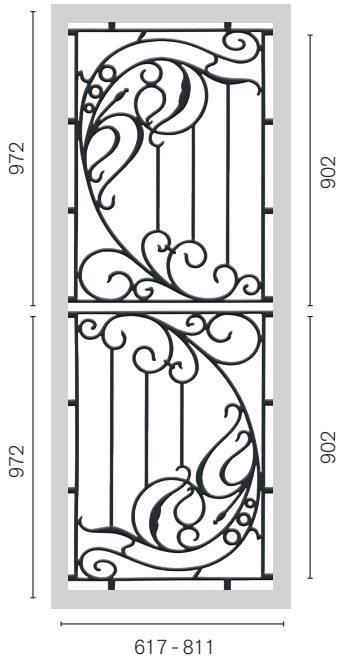

SP17 | Semi Circle
2 per door

SP37AB | Cross

SP50AB | Double Vine

SP52AB | Vines
2 per door

SP53AB | Vines
2 per door

SP79 | Arch
2 per door

HINGED DOORS PANELS

SIMPLY CLASSIC DESIGNS BY COLONIAL CASTINGS