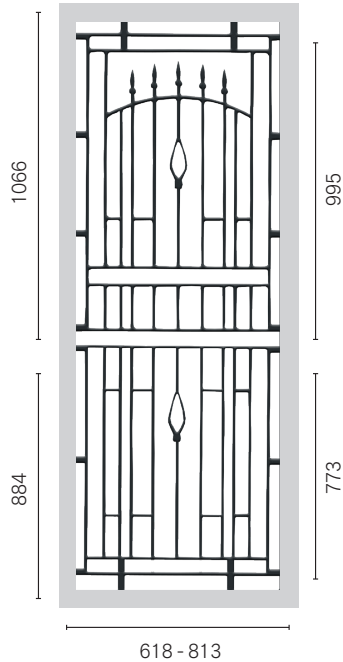

SP29AB | Gate
2 per door