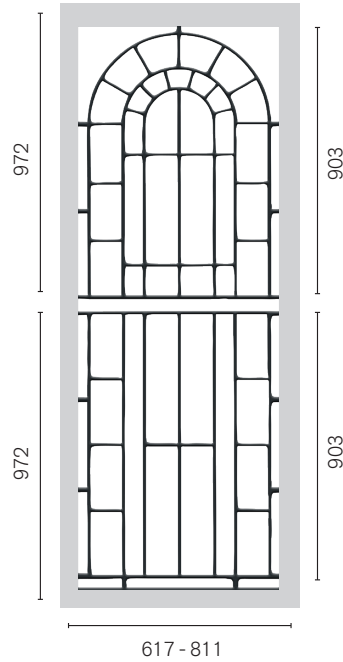

SP13AB | Arch