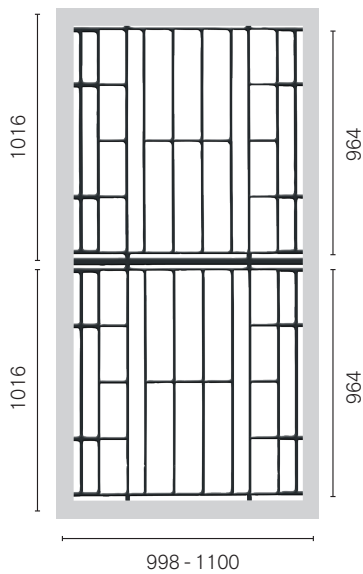

HINGED DOORS PANELS

SIMPLY CLASSIC DESIGNS BY COLONIAL CASTINGS

SP6 | Tribal
2 per door

SP21 | Chaos
2 per door

SLIDING DOORS

SIMPLY CLASSIC DESIGNS BY COLONIAL CASTINGS

SP15BB | Rectangles
2 per door

SP48S | Rectangles
2 per door