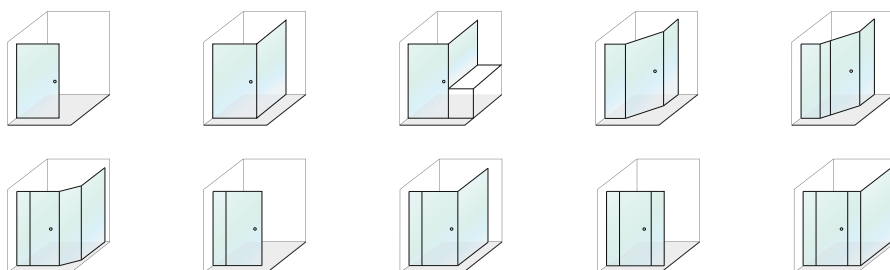

Elegance without compromise – designed simplicity.

evolution - 90°

The Evolution series features a semi-frameless door for a stylish, spacious feel.

The new extrusion profile gives the classic design a contemporary look and makes the enclosure even easier to clean.

evolution - 45°

45° enclosure allows more flexible use of available space. This configuration allows the placement of vanity and toilet on either side of the screen without compromising the door opening.

configurations

evolution - 90° with panel

The addition of an infill panel allows the Evolution to be enlarged to suit even the largest bathroom, while keeping the door at a convenient size.

The semi-frameless door and panel maintain the airy, spacious feel.

optional stylish handles

Optional handles offer an even more elegant look to enhance any enclosure. D handle or finger pull available.

uniquely shaped profile

The integrated Evolution profile directs water back into the shower area for ease of cleaning in a modern slimline frame.