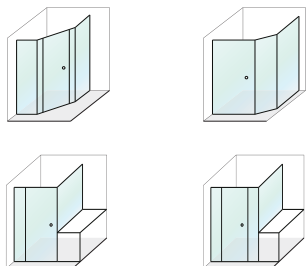

configurations

evolution - 90° with panel

The addition of an infill panel allows the Evolution to be enlarged to suit even the largest bathroom, while keeping the door at a convenient size.

The semi-frameless door and panel maintain the airy, spacious feel.

features

magnetic closing catch

Positive-close magnetic catch ensures the door closes perfectly in line, every time.

pivot patch fitting

Elegant and unobtrusive door pivots are colour matched to co-ordinate with the frame. Stainless steel hinge pins are designed to give a lifetime of trouble-free use.

optional stylish handles

Optional handles offer an even more elegant look to enhance any enclosure. D handle or finger pull available.

uniquely shaped profile

The integrated Evolution profile directs water back into the shower area for ease of cleaning in a modern slimline frame.