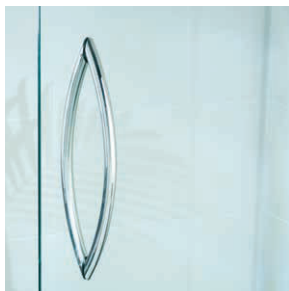

features

magnetic closing catch

Positive-close magnetic catch ensures the door closes perfectly in line, every time.

pivot patch fitting

Elegant and unobtrusive door pivots are colour matched to co-ordinate with the frame. Stainless steel hinge pins are designed to give a lifetime of trouble-free use.

optional stylish handles

Optional handles offer an even more elegant look to enhance any enclosure. D handle or finger pull available.

uniquely shaped profile

The integrated Evolution profile directs water back into the shower area for ease of cleaning in a modern slimline frame.