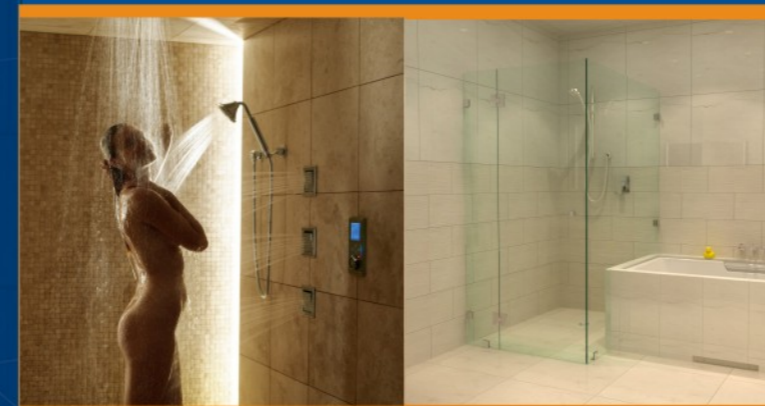

Proudly distributed by;

Australia's Premium Frameless Shower Fittings

www.estelle.com.au

"The most important fitting in a frameless shower screen is the hinge. It needs to be strong, secure, consistently reliable, installer friendly as well as modern and stylish"