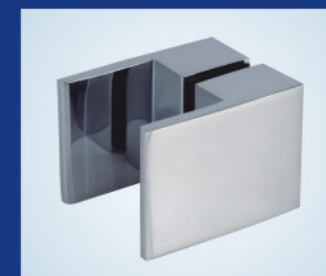

The comprehensive range of modern and stylish frameless shower fittings allow architects and decorators to choose from Aspen, Boston or Romano to create the most luxurious bathroom finish.

Offering complete freedom of choice, Estelle hinges, brackets, handles and knobs are "Solid Brass" and uniquely crafted to match perfectly with each other.

The innovative introduction of Hinges and Brackets with covers to conceal all fixing, provides clients with bathroom fittings of an unequalled cosmetic appearance and the added advantage of ease of cleaning.

GLOBALIZED ESTELLE

INNOVATION & SUCCESSION SINCE 2002

Estelle products are the result of years of ongoing product research, innovation and testing. Made from materials of the highest standard ensures durability and a mirror like finish. All items are hand made and independently inspected by are own internal quality control, before being individually packaged with an added protective film for increased protection right up to the point of installation.

Proudly distributed by;

Australia's Premium Frameless Shower Fittings

www.estelle.com.au

"The most important fitting in a frameless shower screen is the hinge. It needs to be strong, secure, consistently reliable, installer friendly as well as modern and stylish"

Introducing: - ASPEN, BOSTON & ROMANO. "Engineered to perfection"

Hinge Features;

- *Strong hinge pin made of high grade stainless steel for faultless durability.
- *Protective coating gives added protection and support to the hinge joint.
- *Innovative waterproofing and strengthening design.
- *Strong internal mounting screws made of quality stainless steel for added strength.
- *Increased chroming creates exceptional durability and a mirror like finish.